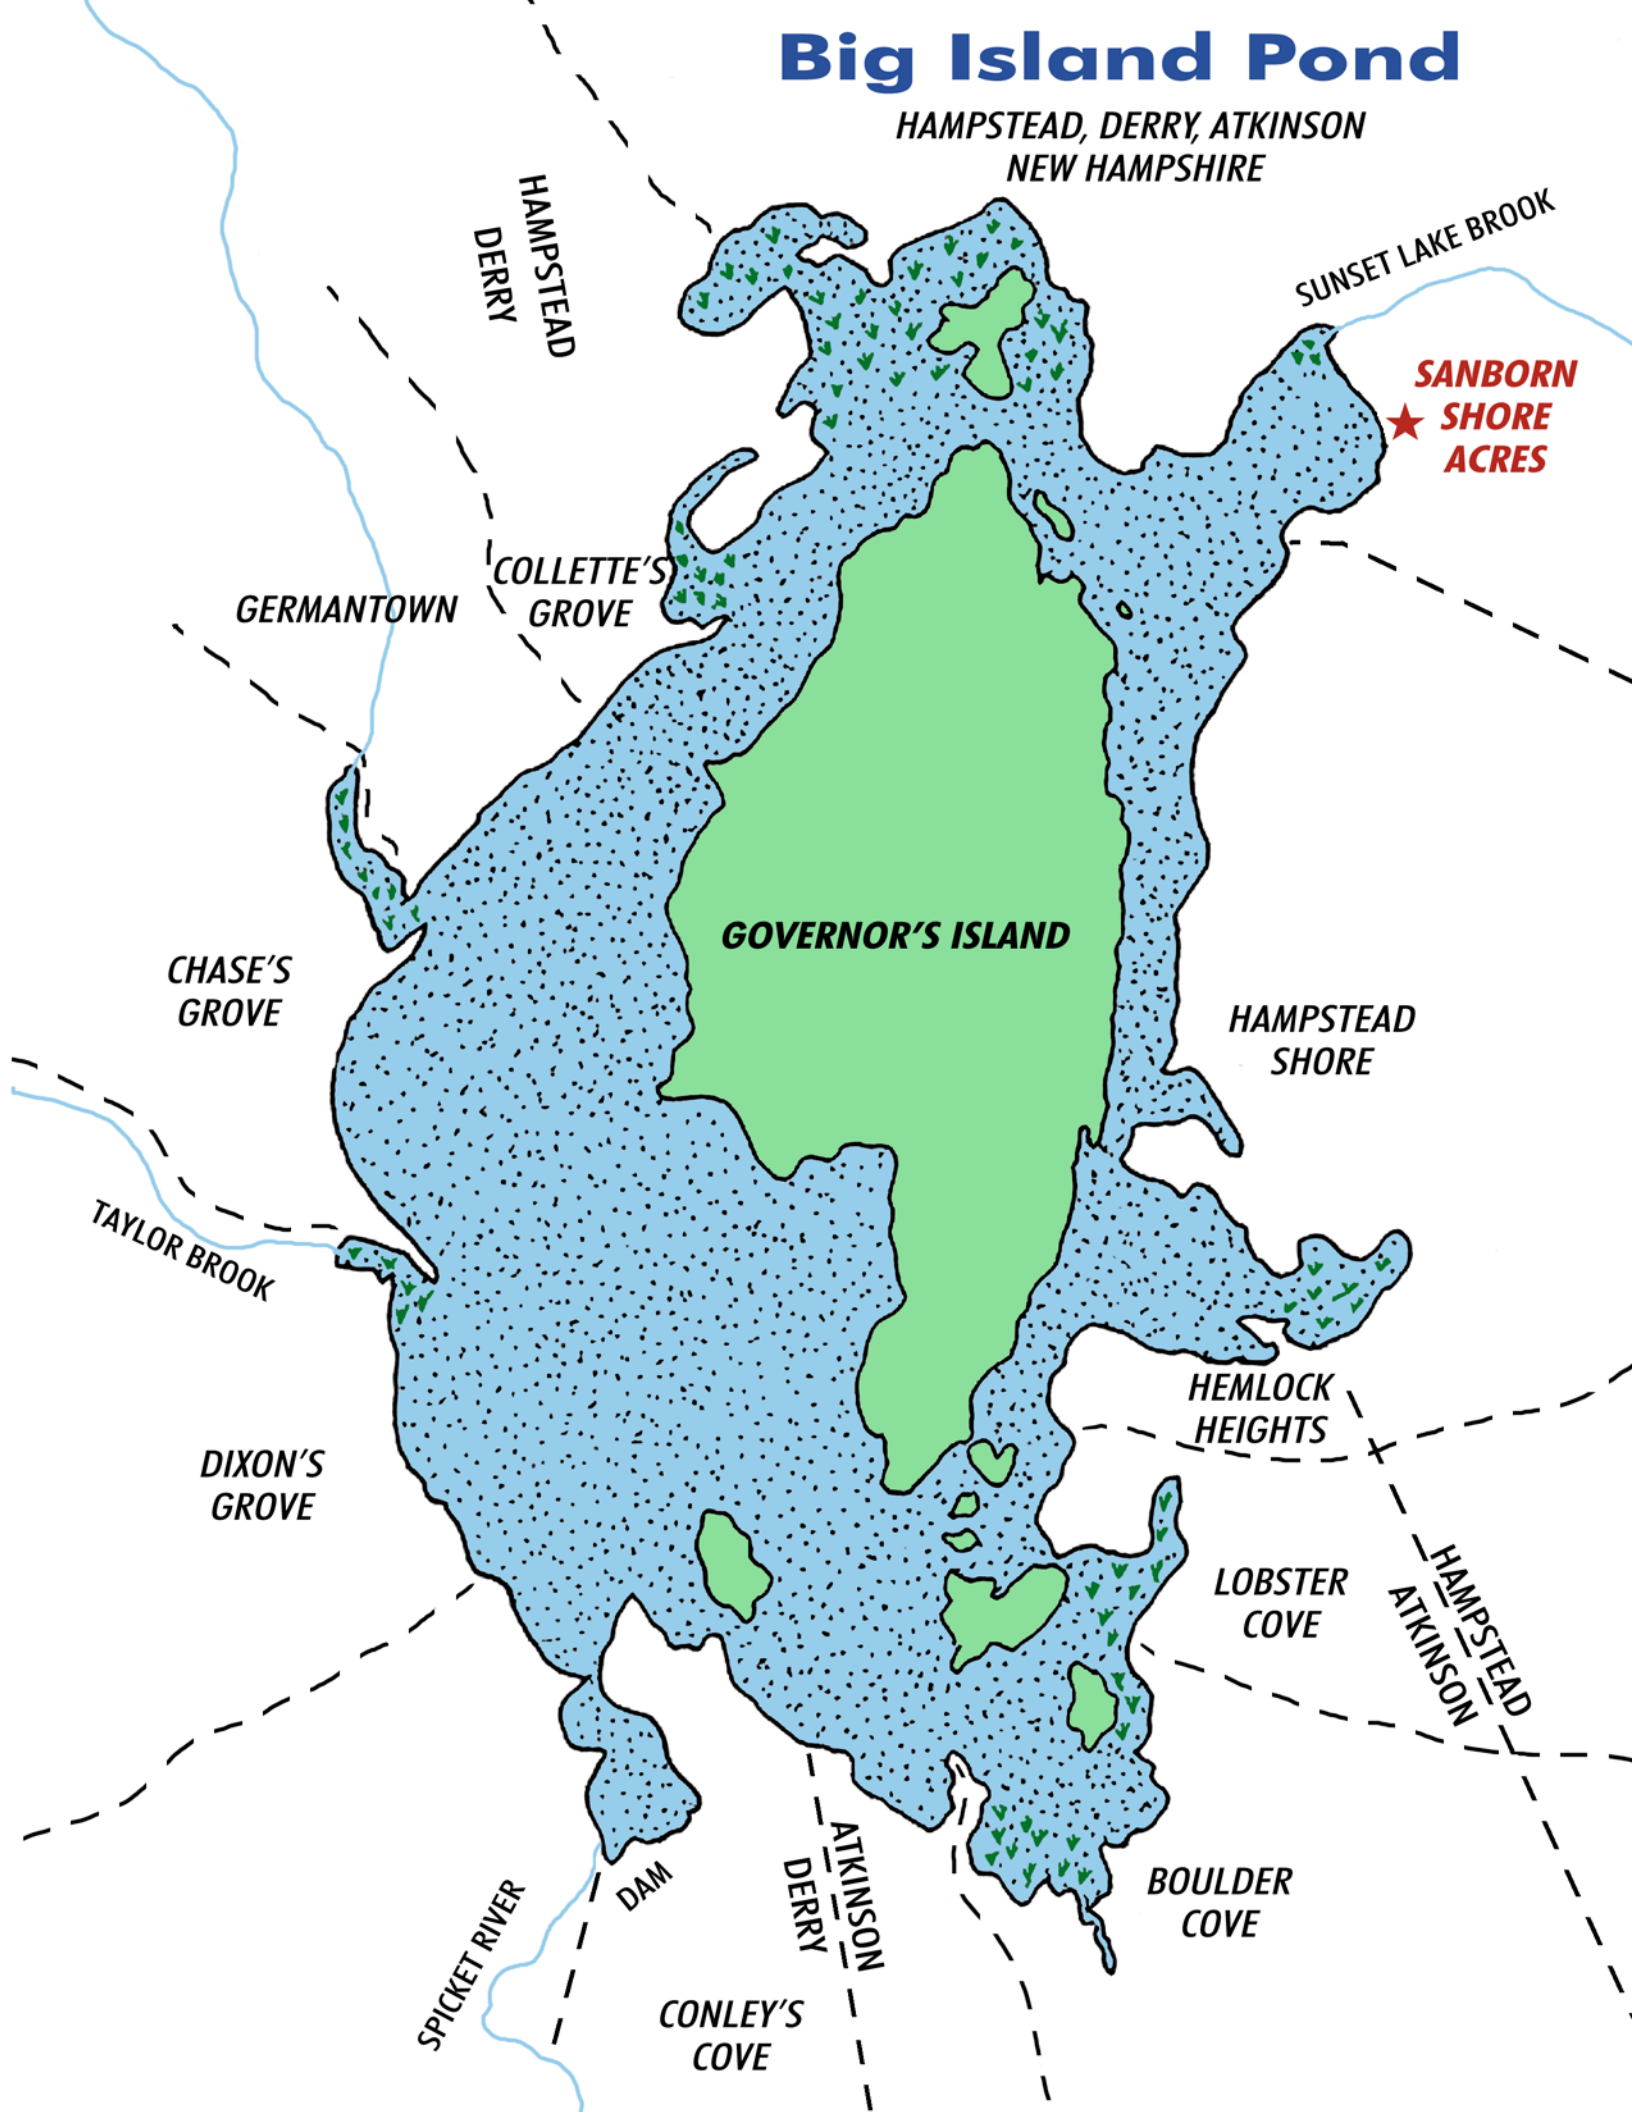

Big Island Pond

HAMPSTEAD, DERRY, ATKINSON
NEW HAMPSHIRE

**SANBORN
SHORE
ACRES**

GOVERNOR'S ISLAND

HAMPSTEAD
DERRY

SUNSET LAKE BROOK

GERMANTOWN

COLLETTE'S
GROVE

CHASE'S
GROVE

HAMPSTEAD
SHORE

TAYLOR BROOK

HEMLOCK
HEIGHTS

DIXON'S
GROVE

LOBSTER
COVE

HAMPSTEAD
ATKINSON

SPICKET RIVER

DAM

ATKINSON
DERRY

BOULDER
COVE

CONLEY'S
COVE